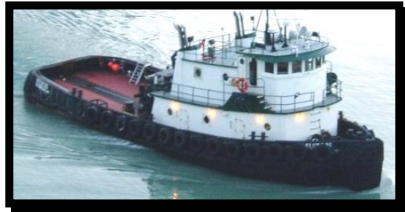

Amak Towing Company, Inc. – Marine Assets – 907-225-8847

Tractor Tug – Anna T
Length: 105 Ft - Width: 36 Ft - Depth: 17 Ft
Fire Fighting Equipped
Horsepower: 4,400

Tug - Ardie
Length: 51 Ft - Width: 19 Ft - Depth: 9 Ft
Horsepower: 900

Tug – Ethan B
Length: 63 Ft - Width: 26 Ft - Depth: 11 Ft
Horsepower: 2,200

Crew/Utility Boat – Survey Point
Length: 66 Ft - Width: 18 Ft - Depth: 9 Ft
Horsepower: 2200

Tractor Tug - Brian T
Length: 117 Ft - Width: 36 Ft - Depth: 15 Ft
Fire Fighting Equipped
Horsepower: 4,400

Tug – Le Cheval Rouge
Length: 91 Ft - Width: 30 Ft - Depth: 13 Ft
Horsepower: 3,400

Crew/Utility/Excursion – Princess Bay
49 Passengers/2 Crew
Length: 53 Ft - Width: 19 Ft - Depth: 4 Ft
Horsepower: 1,610

Crew/Utility Boat – Vallendar
20 Passengers/2 Crew
Length: 42 Ft - Width: 15 Ft - Depth: 7 Ft
Horsepower: 1006

Tug - Chahunta
Length: 96 Ft - Width: 30 Ft - Depth: 14 Ft
Horsepower: 3,000

Tug – Banner
Length: 51 Ft - Width: 19 Ft - Depth: 9 Ft
Horsepower: 900